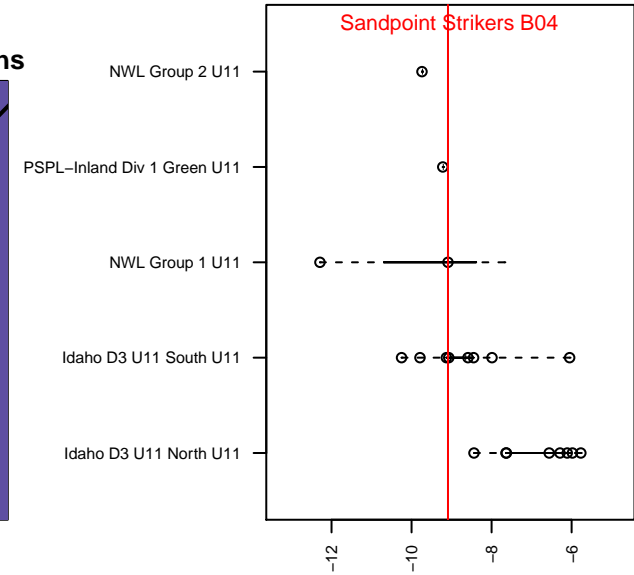

## Sandpoint Strikers B04

Sandpoint Strikers FC  
 Sandpoint, ID  
 B04 total strength=341  
 attack=0.17 defense=0.24  
 fall league = NWL Group 1 U11  
 spr league = Spr NWL Group 1 U11  
 notes= Morgan 2015

alt names used:  
 SANDPOINT STRIKERS FC MORGAN  
 SANDPOINT STRIKERS FC MORGAN  
 SANDPOINT STRIKERS FC MORGAN

Venues played:  
 2015 Pend Orielle Cup  
 2015 NWL Group 1 U11  
 2015 Spr NWL Group 1 U11

**attack and defense variance (black dot)  
relative to other teams  
and top 10 in region**

**attack and defense rating  
relative to others at age  
and all opponents in last 13 months**

**Performance relative to 13 month average**